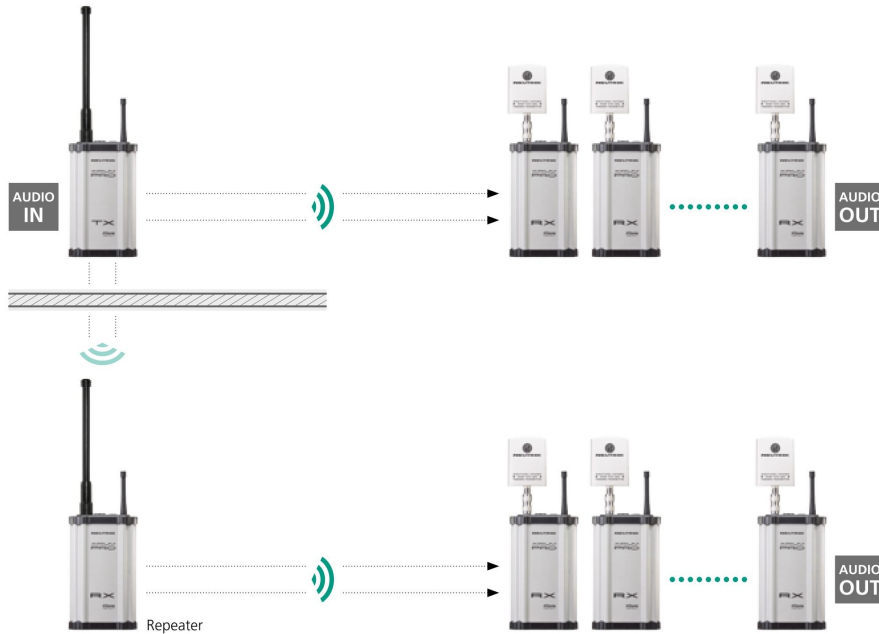

The software makes optimising the aerial alignment respectively determining the location of the repeater a breeze and also serves as a useful tool during set up. The XIRIUM PRO app facilitates the setting of all function parameters (e.g. delay time, etc.) and the monitoring (e.g. signal strength, battery power, etc.). Future functional expansion or performance optimisation of the wireless devices can easily be accomplished via the firmware update function.

XIRIUM PRO Europe Expansion

XIRIUM PRO – the expansion ...

... of the system to a digital wireless audio solution with up to 6 audio channels.

The system may be expanded to six sound channels for the transmission of several, discrete audio signals. For this purpose three TX transmitters may be operated in parallel. This set up allows the use of an unlimited number of RX receivers.

XIRIUM PRO app
iOS and Android

XIRIUM PRO Europe Breaking Barriers

XIRIUM PRO – breaking wireless barriers ...

... extending the range with a repeater.

The RX can either be used as a receiver or, by changing the output module to a repeater module, as a repeater. In repeater mode the RX forwards the audio signal received from the TX without any changes, which in turn can now be received by an unlimited number of RX receivers set to reception mode. The repeater represents the perfect addition to the system: it doubles the range of the system and helps to overcome walls, corners or other obstacles.