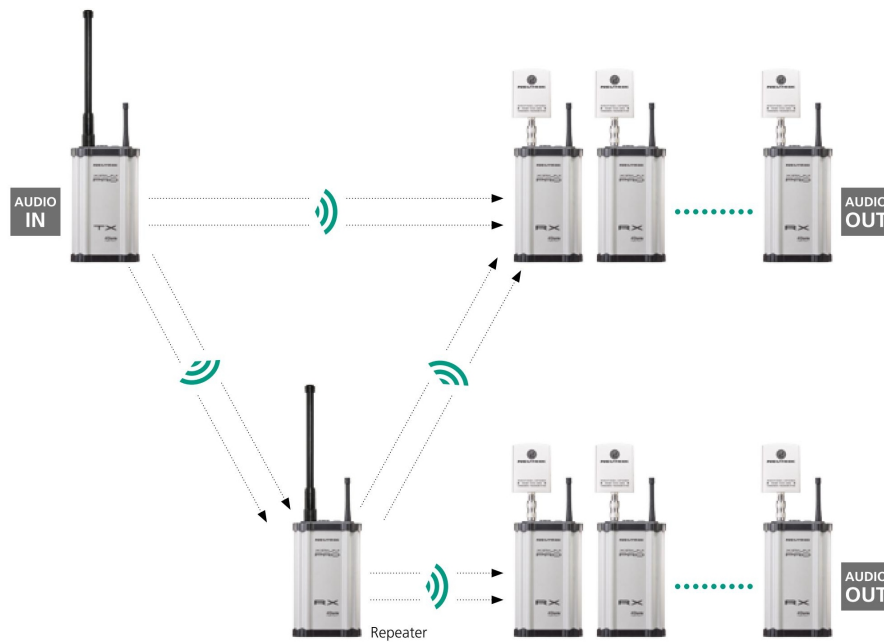

XIRIUM PRO Europe Greater Reliability

XIRIUM PRO – greater reliability ...

... using the repeater as a redundant audio source (extended true diversity).

Beside enhancing the range or overcoming obstacles, the RX-repeater offers another feature: since the repeater duplicates and transmits the signals received from the TX, it becomes a second redundant audio source for every other RX. In other words, an RX located within the reception area of an TX and a repeater, can now choose one of two identical signals and automatically selects the one with the better signal quality.