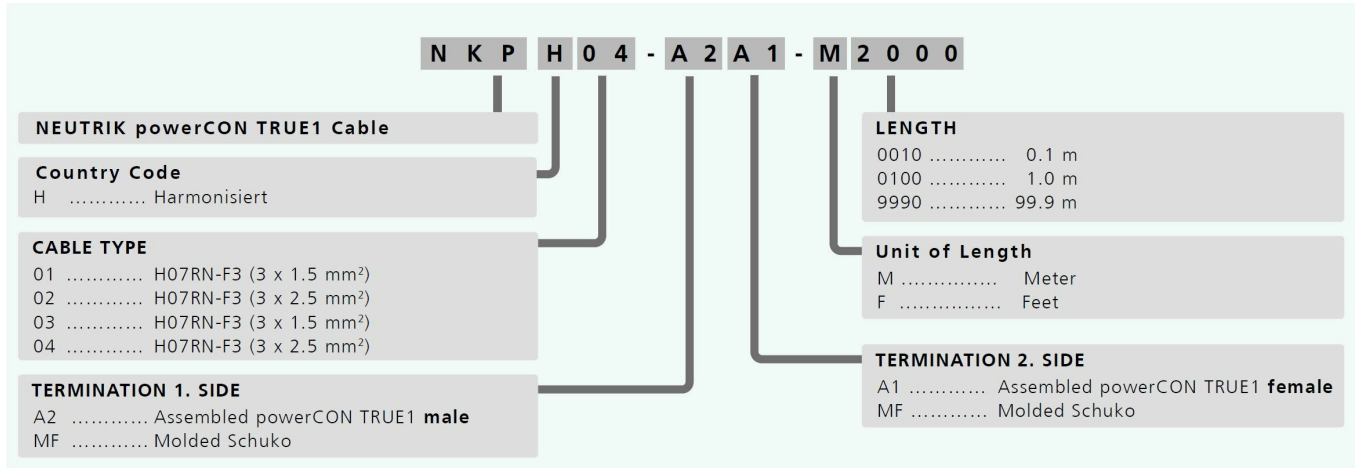

Type Descriptions