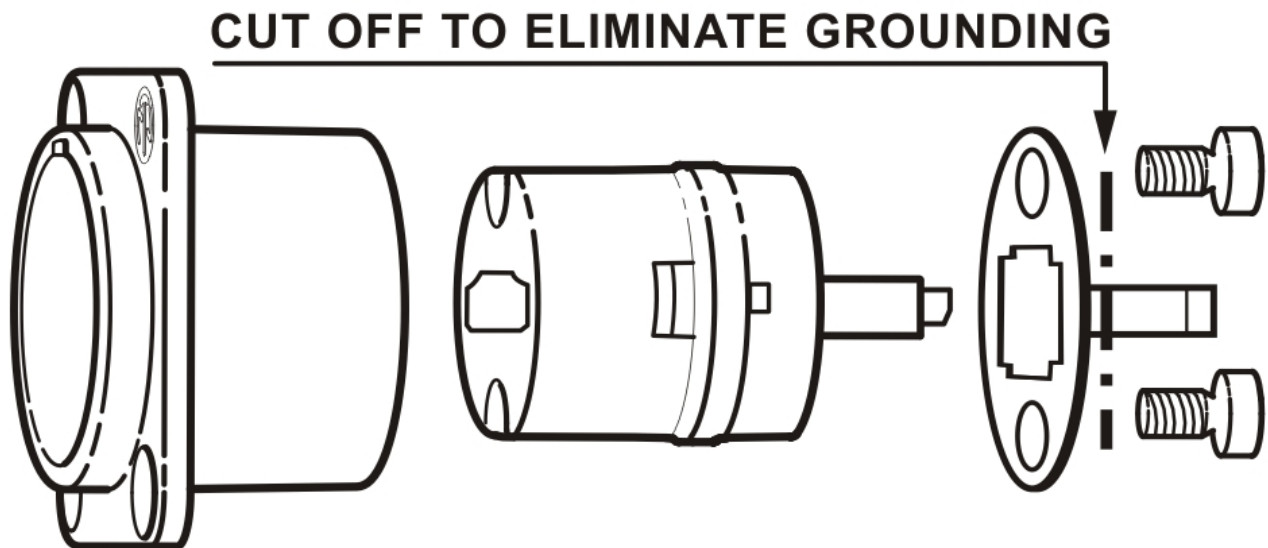

## NAHDMI-W

HDMI feedthrough adapter, D-shape housing

Neutrik's HDMI solution for the transmission of any digital TV and PC video format including high-definition video (HDTV) can be integrated in networks very easy.

## Features & Benefits

- To transmit any digital TV and PC video format including high-definition video (HDTV).
- IP65 ingress protection in mated condition with NKHDMI-\* and SCDP-\* sealing gasket
- Removable screen to chassis grounding
- HDMI feedthrough adapter with 19 pole HDMI receptacle at both ends
- Universally accepted standard D-shape housing
- Shielded system - high noise immunity and EMI protection due to continuous 360 degree shield

## Removable screen to chassis grounding

## Technical Information

Product	
Title	NAHDMI-W
Connection Type	Adapter
Gender	female

Mechanical	
Wiresize	
Locking device	Push-Pull
Mounting direction	Front or rear mounting (max 2 mm panel thickness)
Chassis shape	D
Lifetime	> 1000 mating cycles